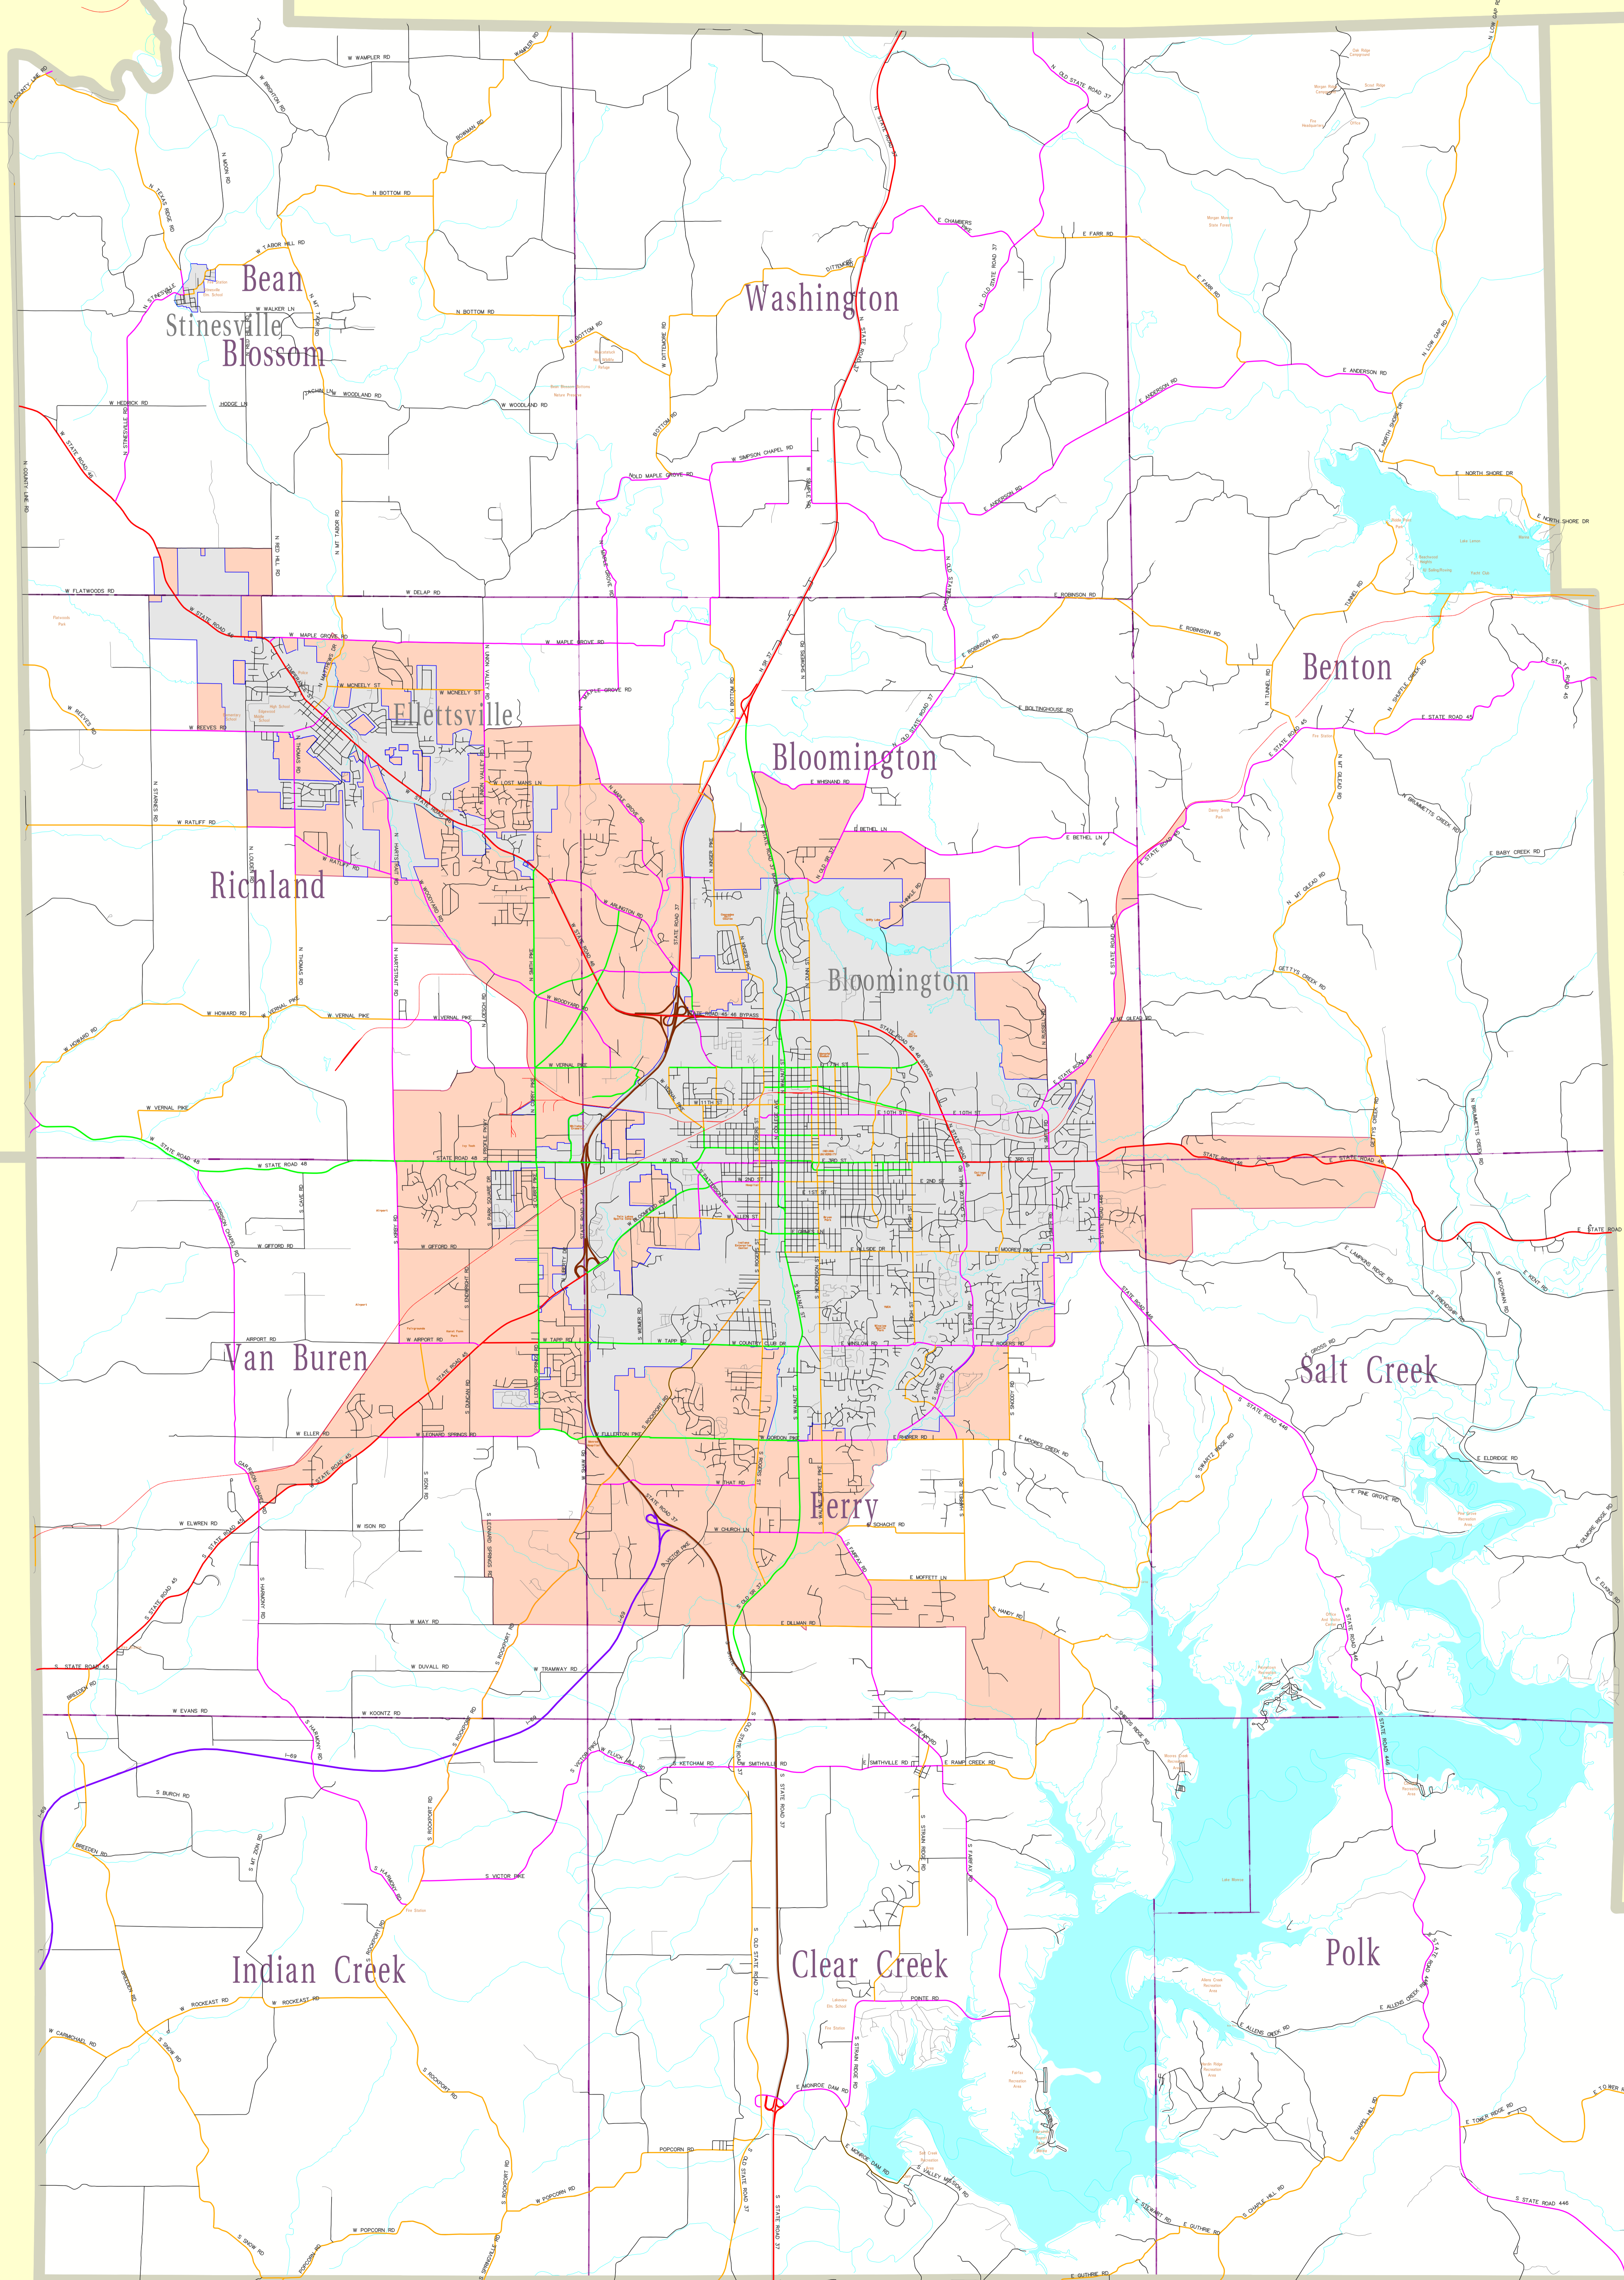

Monroe County, Indiana

Legend

- Incorporated Area
- MPO Urban Area Boundary (UAB)

Functional Class Legend

- Interstate
- Other Freeway or Expressway
- Other Principal Arterial (OPA)
- Minor Arterial
- Major Collector
- Minor Collector
- Local Roadway
- Bloomington Road Network

Source: Indiana Department of Transportation

July 21, 2016

Monroe County/City of Bloomington
GIS Information Sharing

This data compiled under a cooperative agreement between Monroe County and the City of Bloomington. Any errors, omissions, or warranties are hereby disclaimed.